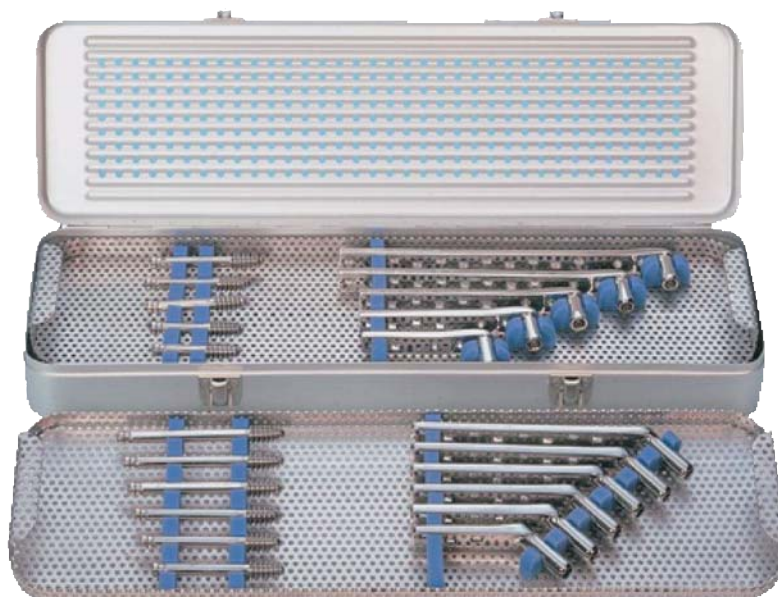

SYSTEME SDC POUR HANCHE ET CONDYLE

DHS AND DCS SYSTEM

EMYAZZZ00001

SET D'IMPLANTS SDC

DHS/DCS IMPLANT SET

Composition / Contents

	Pièces			Pièces	
	Units			Units	
NMFBNZH01003	1	Plaque SDC pour hanche 135° 3 trous DHS plate 135° 3 holes	NMMANZH01004	1	Plaque SDC pour condyle 95° 4 trous DCS plate 95° 4 holes
NMFBNZH01004	1	Plaque SDC pour hanche 135° 4 trous DHS plate 135° 4 holes	NMMANZH01006	1	Plaque SDC pour condyle 95° 6 trous DCS plate 95° 6 holes
NMFBNZH01005	1	Plaque SDC pour hanche 135° 5 trous DHS plate 135° 5 holes	NMMANZH01008	1	Plaque SDC pour condyle 95° 8 trous DCS plate 95° 8 holes
NMFBNZH01006	1	Plaque SDC pour hanche 135° 6 trous DHS plate 135° 6 holes	NMMANZH01011	1	Plaque SDC pour condyle 95° 11 trous DCS plate 95° 11 holes
NMFBNZH01007	1	Plaque SDC pour hanche 135° 7 trous DHS plate 135° 7 holes	NMMANZH01013	1	Plaque SDC pour condyle 95° 13 trous DCS plate 95° 13 holes
NMFBNZH01008	1	Plaque SDC pour hanche 135° 8 trous DHS plate 135° 8 holes			
NMADNZZ01050	1	Vis SDC 50 mm DHS/DCS screw 50 mm	NMADNZZ01080	1	Vis SDC 80 mm DHS/DCS screw 80 mm
NMADNZZ01055	1	Vis SDC 55 mm DHS/DCS screw 55 mm	NMADNZZ01085	1	Vis SDC 85 mm DHS/DCS screw 85 mm
NMADNZZ01060	1	Vis SDC 60 mm DHS/DCS screw 60 mm	NMADNZZ01090	1	Vis SDC 90 mm DHS/DCS screw 90 mm
NMADNZZ01065	1	Vis SDC 65 mm DHS/DCS screw 65 mm	NMADNZZ01095	1	Vis SDC 95 mm DHS/DCS screw 95 mm
NMADNZZ01070	1	Vis SDC 70 mm DHS/DCS screw 70 mm	NMADNZZ01100	1	Vis SDC 100 mm DHS/DCS screw 100 mm
NMADNZZ01075	1	Vis SDC 75 mm DHS/DCS screw 75 mm	NMDBNZZ00001	11	Vis à compression SDC DHS/DCS compression screw